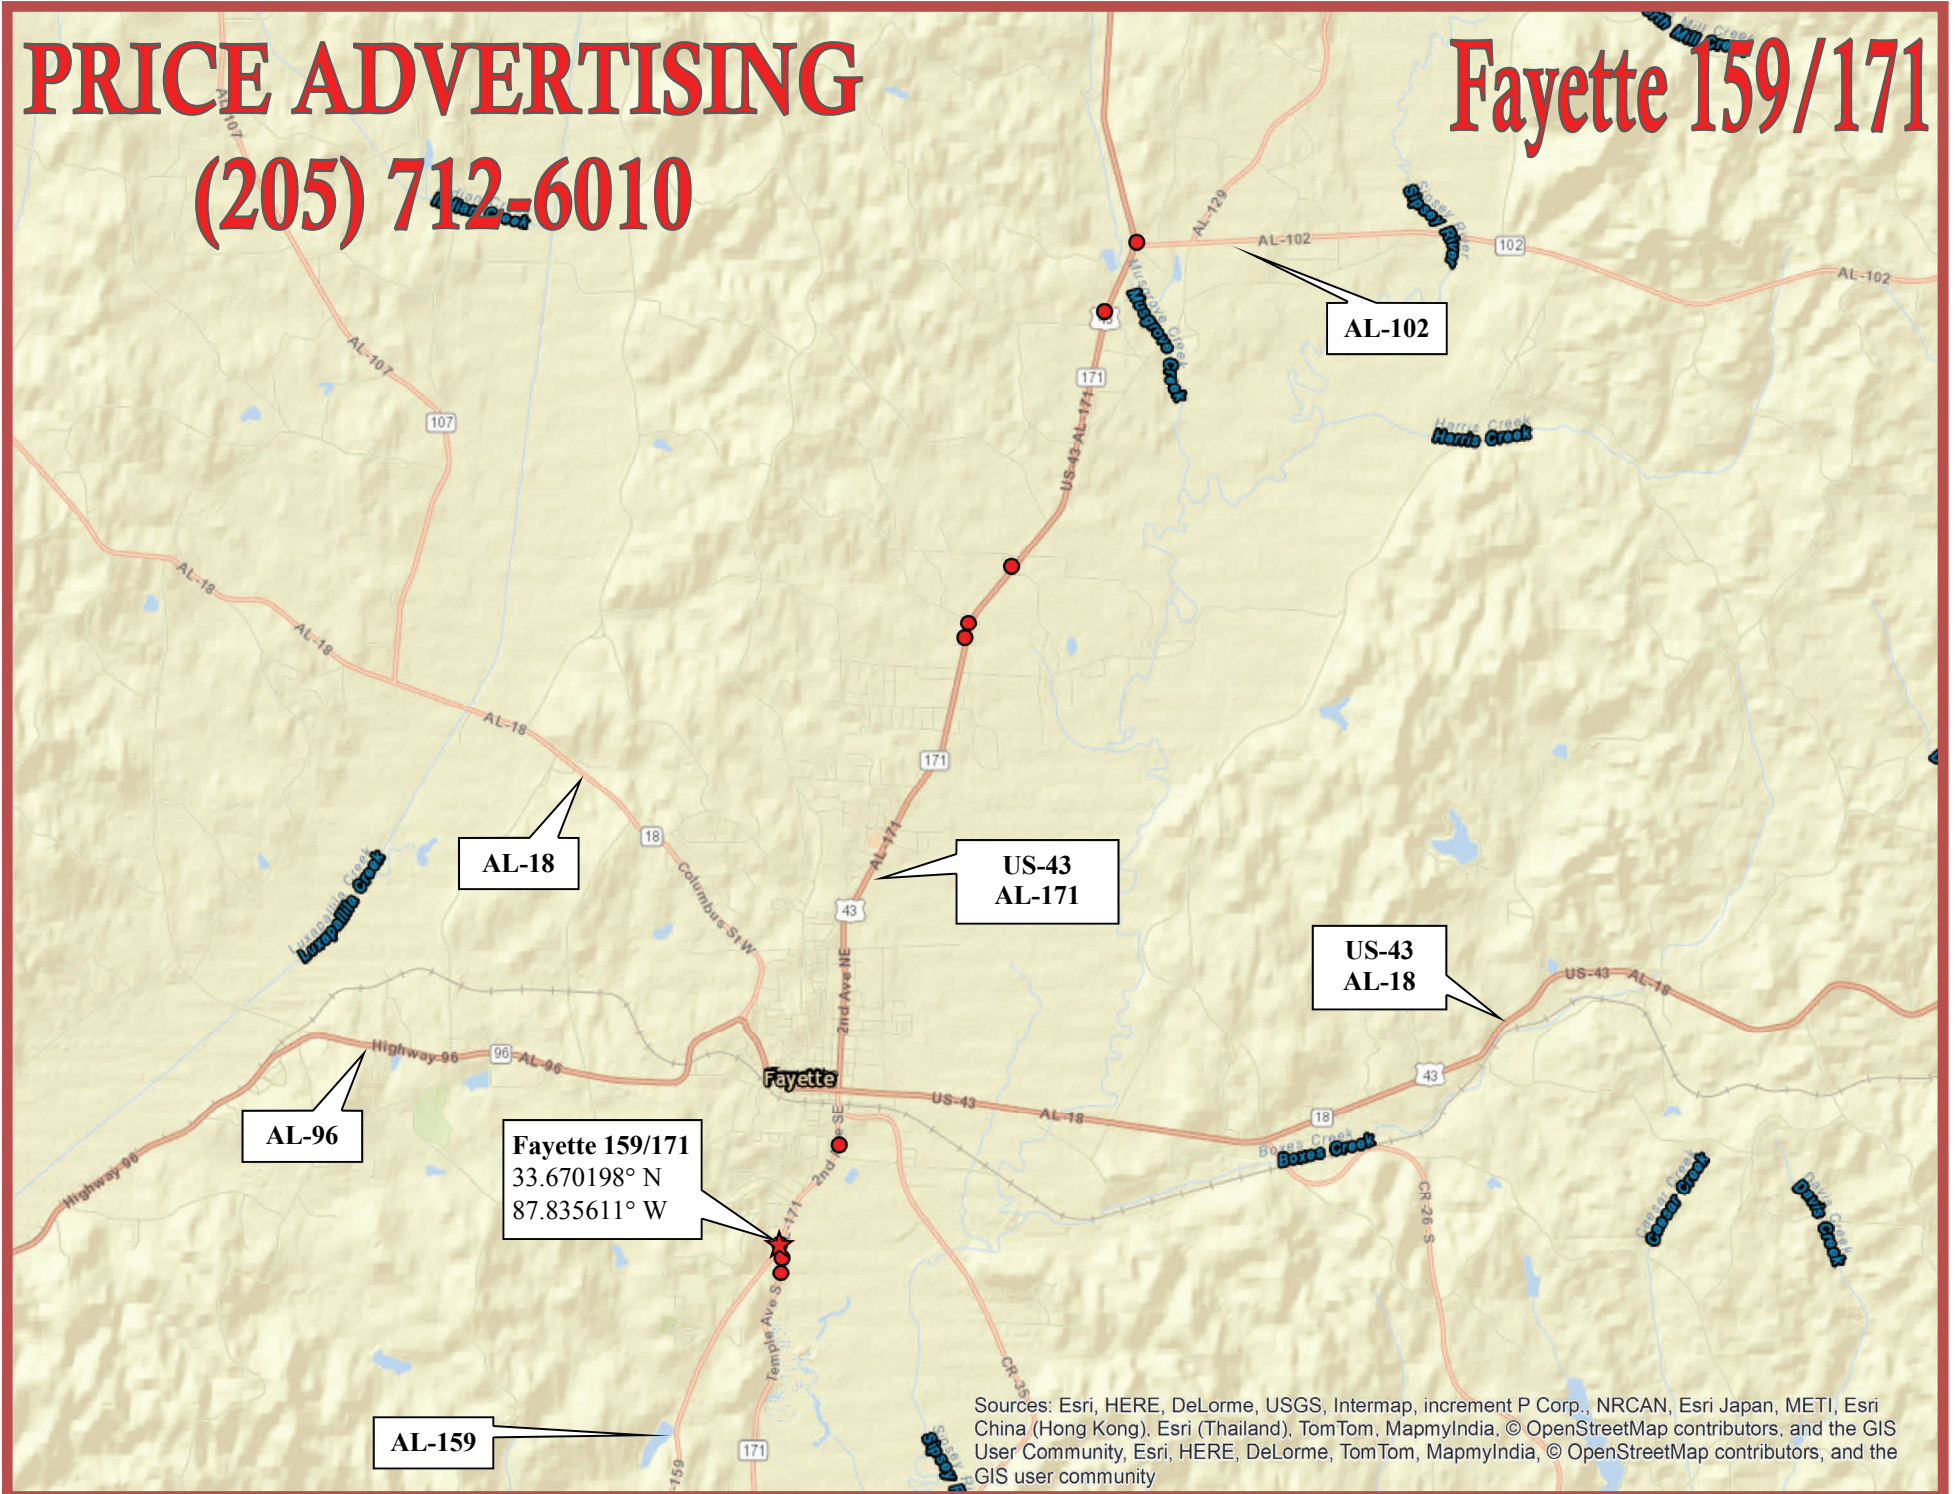

# Fayette 159/171

The Fayette 159/171 billboard is located at the intersection of AL-171 and AL-159 approximately 1 mile south of the City of Fayette.

# Fayette 159/171

33.670198° N  
87.835611° W

**PRICE ADVERTISING**  
**(205) 712-6010**

Source: Esri, DigitalGlobe, GeoEye, i-cubed, Earthstar Geographics, CNES/Airbus DS, USDA, USGS, AEX, Getmapping, Aerogrid, IGN, IGP, swisstopo, and the GIS User Community, Esri, HERE, DeLorme, TomTom, MapmyIndia, © OpenStreetMap contributors, and the GIS user community